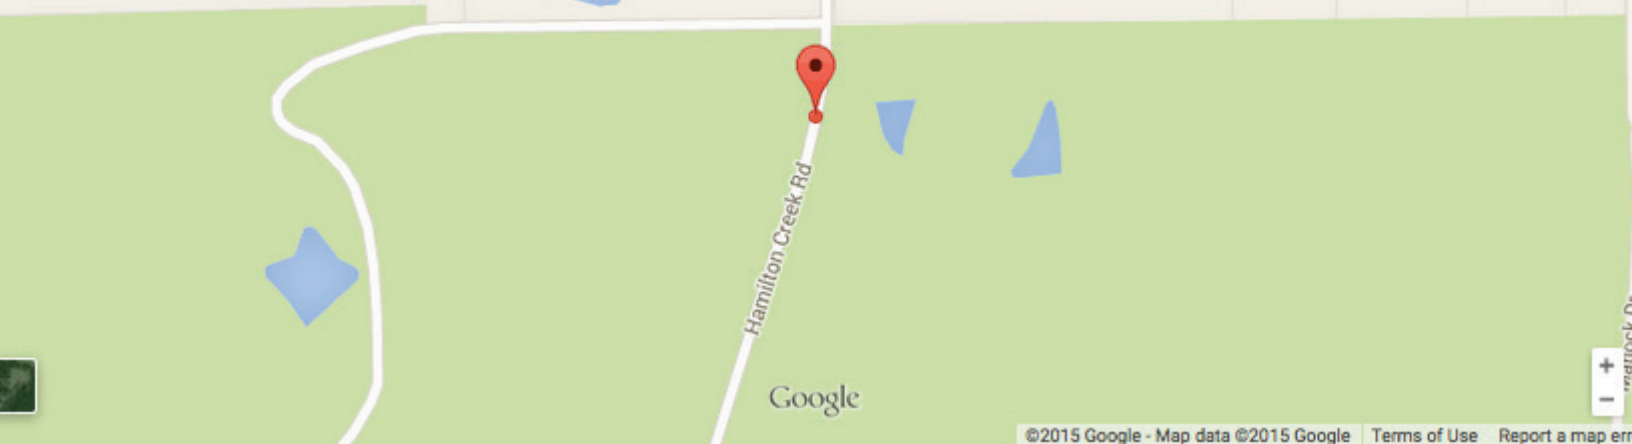

## 6014 Hamilton Creek Rd

Columbus, IN 47201

 Directions

 Save

[View on Google Maps](#)

### Directions from Bloomington

Take IN-46 East towards Nashville/Columbus 15.2 miles  
Turn Right/East onto IN IN-46/135 S (1st stop light in Nashville, CVS on the left) 3.1 miles  
Turn Right/South on IN-135, 5 miles  
Turn Left onto Bellsville Pike (located just past Van Buren Elem. School) 1.2 miles  
Turn Right onto S Poplar Grove Rd 1.2 miles  
Stay straight to go onto S Hamilton Creek Rd 0.3 miles  
Camp Lane is on the right, opposite of the large camp sign.

### Directions from Columbus

Take IN-46 West towards Nashville/Bloomington 14.5 miles  
Turn Left/South on IN-135, 5 miles  
Turn Left onto Bellsville Pike (located just past Van Buren Elem. School) 1.2 miles  
Turn Right onto S Poplar Grove Rd 1.2 miles  
Stay straight to go onto S Hamilton Creek Rd 0.3 miles  
Camp Lane is on the right, opposite of the large camp sign.

### Directions from Indianapolis

Take I-65 South towards Louisville 46.5 miles  
Take Exit 68, IN-46 West towards Nashville/Bloomington 14.5 miles  
Turn Left/South on IN-135, 5 miles  
Turn Left onto Bellsville Pike (located just past Van Buren Elem. School) 1.2 miles  
Turn Right onto S Poplar Grove Rd 1.2 miles  
Stay straight to go onto S Hamilton Creek Rd 0.3 miles  
Camp Lane is on the right, opposite of the large camp sign.